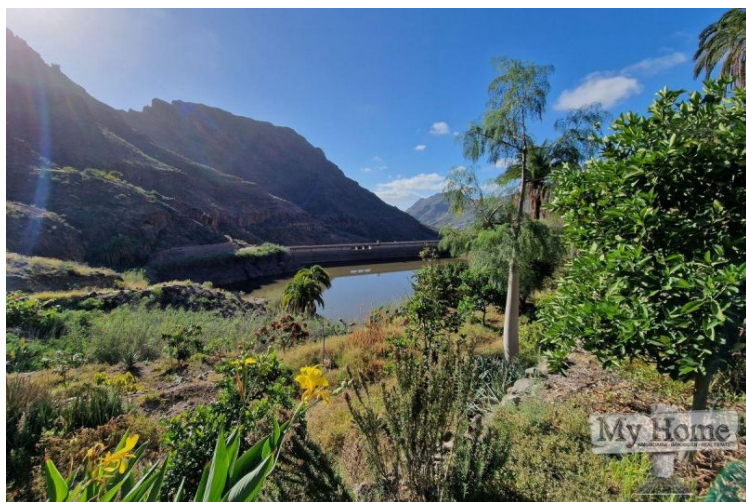

??????????

Real Estate My Home

Avda de España, Nº7, C.C. Prisma
Local 19/20 Playa del Ingles
35100 - Maspalomas
Gran Canaria
+34 928 77 43 09